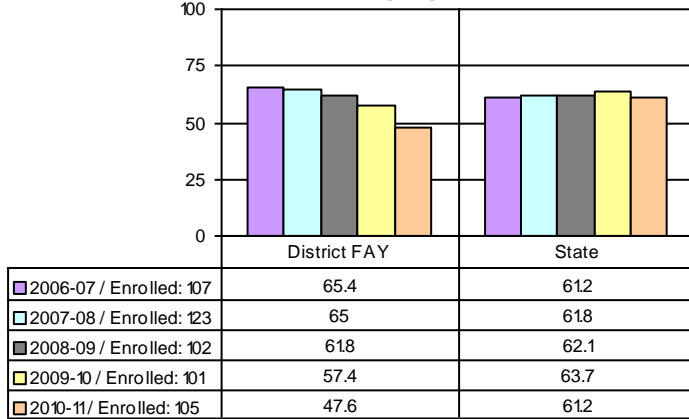

434 Berlin School District
WKCE Proficiency Grade: 8

All Students (FAY) - Proficiency Scores - Percentage Proficient and Advanced

Reading

Mathematics

Language Arts

Science

Social Studies