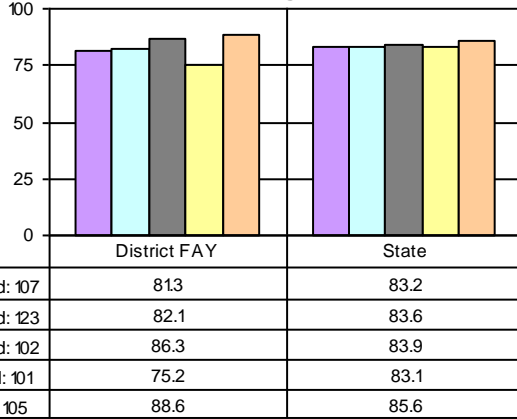

434 Berlin School District
WKCE Proficiency Grade: 8

All Students (FAY) - Proficiency Scores - Percentage Proficient and Advanced

Reading

Mathematics

Language Arts

Science

Social Studies