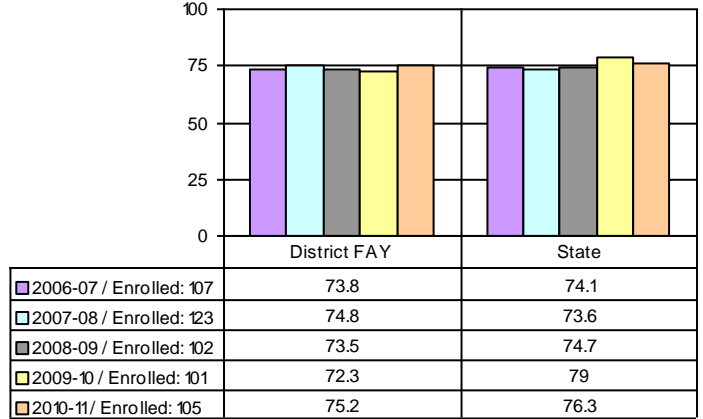

434 Berlin School District
WKCE Proficiency Grade: 8

All Students (FAY) - Proficiency Scores - Percentage Proficient and Advanced

Reading

Mathematics

Language Arts

Science

Social Studies