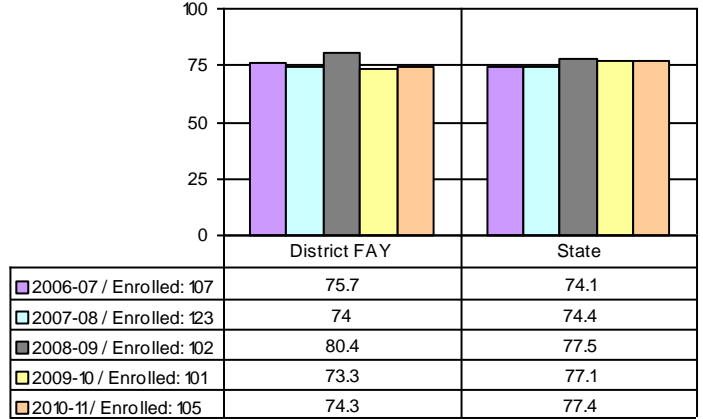

434 Berlin School District
WKCE Proficiency Grade: 8

All Students (FAY) - Proficiency Scores - Percentage Proficient and Advanced

Reading

Mathematics

Language Arts

Science

Social Studies