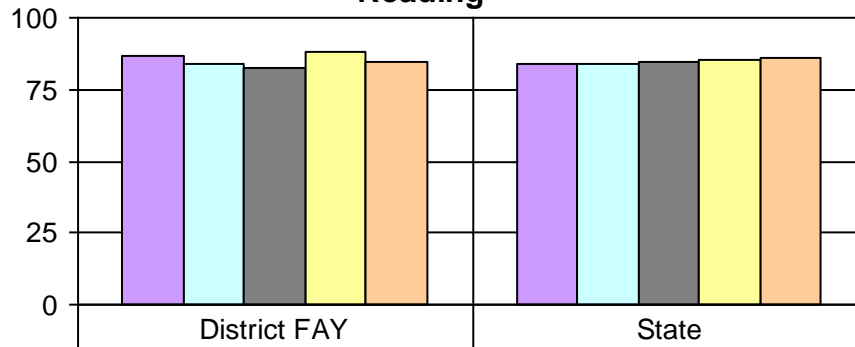

# 434 Berlin School District  
**WKCE Proficiency Grade: 7**

All Students (FAY) - Proficiency Scores - Percentage Proficient and Advanced

**Reading**

Year / Enrollment	District FAY	State
2006-07 / Enrolled: 120	86.7	83.6
2007-08 / Enrolled: 98	83.7	84
2008-09 / Enrolled: 96	82.3	84.8
2009-10 / Enrolled: 100	88	85.4
2010-11 / Enrolled: 106	84.9	85.8