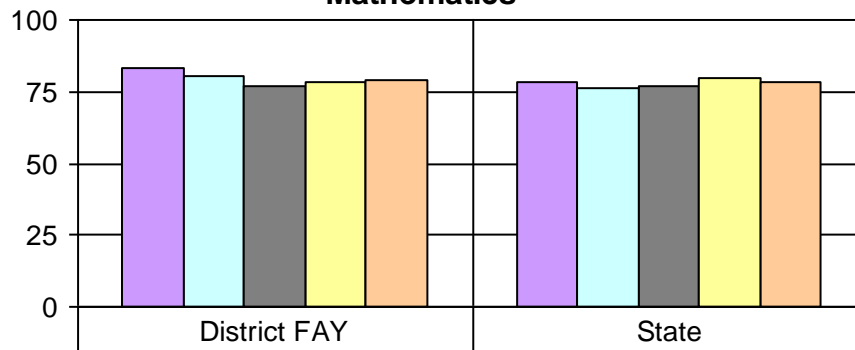

Mathematics

Year / Enrollment	District FAY	State
2006-07 / Enrolled: 120	83.3	78.2
2007-08 / Enrolled: 98	80.6	75.9
2008-09 / Enrolled: 96	77.1	77.2
2009-10 / Enrolled: 100	78	80
2010-11 / Enrolled: 106	79.2	78.3