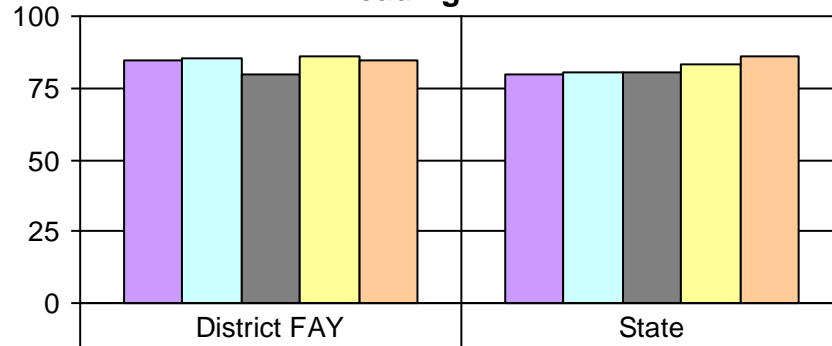

434 Berlin School District
 WKCE Cohort Proficiency Scores
Students in Grade: 7 in 2010-2011
 All Students (FAY) - Percentage Proficient and Advanced

Reading

2006-07 Grd 3 / Enrl: 103	84.5	79.9
2007-08 Grd 4 / Enrl: 101	85.1	80.4
2008-09 Grd 5 / Enrl: 104	79.8	80.2
2009-10 Grd 6 / Enrl: 107	86	83.5
2010-11 Grd 7 / Enrl: 106	84.9	85.8