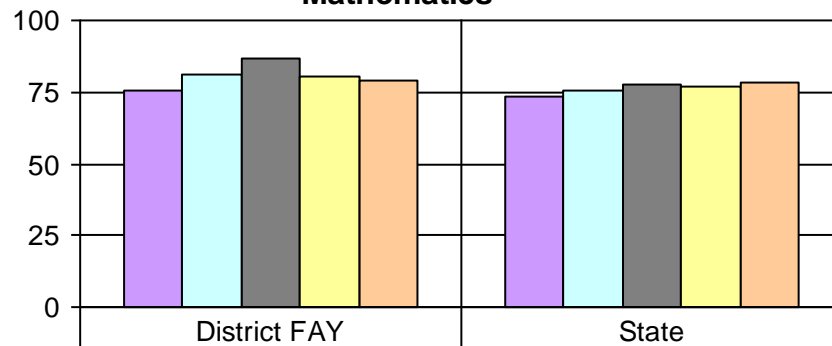

Mathematics

2006-07 Grd 3 / Enrl: 103	75.7	73.1
2007-08 Grd 4 / Enrl: 101	81.2	75.7
2008-09 Grd 5 / Enrl: 104	86.5	77.7
2009-10 Grd 6 / Enrl: 107	80.4	77.2
2010-11 Grd 7 / Enrl: 106	79.2	78.3