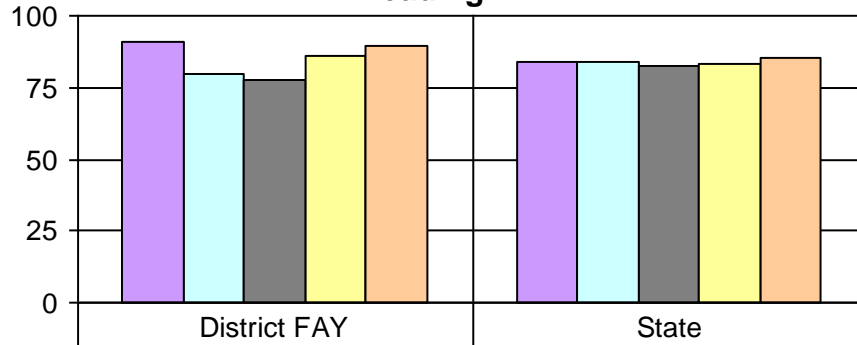

434 Berlin School District
WKCE Proficiency Grade: 6

All Students (FAY) - Proficiency Scores - Percentage Proficient and Advanced

Reading

	District FAY	State
2006-07 / Enrolled: 101	91.1	84.2
2007-08 / Enrolled: 93	79.6	84.1
2008-09 / Enrolled: 98	77.6	82.5
2009-10 / Enrolled: 107	86	83.5
2010-11 / Enrolled: 102	89.2	85.3