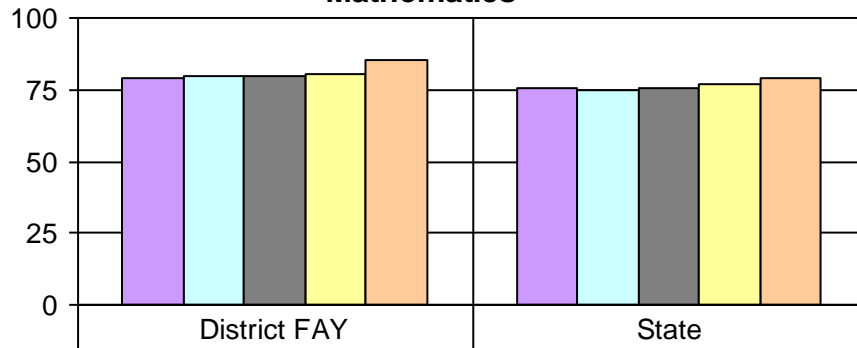

Mathematics

	District FAY	State
2006-07 / Enrolled: 101	79.2	75.2
2007-08 / Enrolled: 93	79.6	74.9
2008-09 / Enrolled: 98	79.6	75.6
2009-10 / Enrolled: 107	80.4	77.2
2010-11 / Enrolled: 102	85.3	78.9