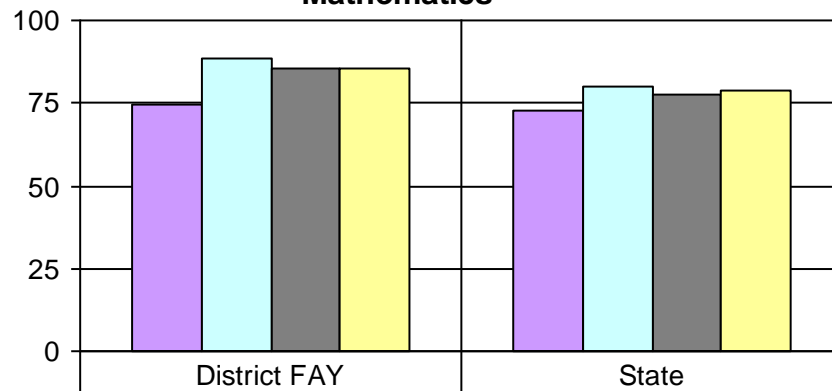

Mathematics

	District FAY	State
2007-08 Grd 3 / Enrl: 98	74.5	72.9
2008-09 Grd 4 / Enrl: 96	88.5	80.1
2009-10 Grd 5 / Enrl: 102	85.3	77.3
2010-11 Grd 6 / Enrl: 102	85.3	78.9