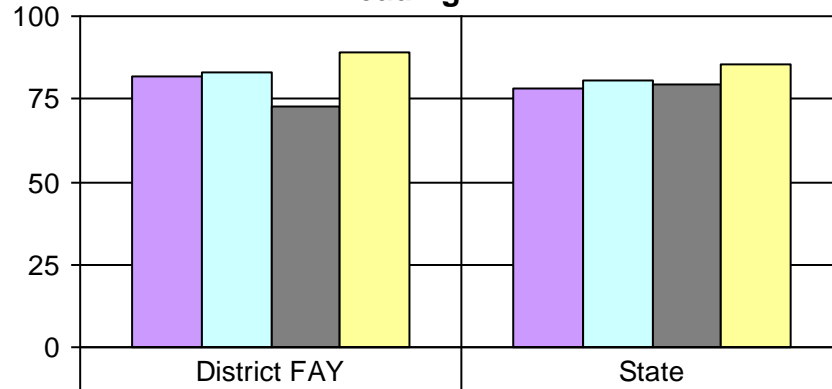

434 Berlin School District
 WKCE Cohort Proficiency Scores
Students in Grade: 6 in 2010-2011
 All Students (FAY) - Percentage Proficient and Advanced

Reading

	District FAY	State
2007-08 Grd 3 / Enrl: 98	81.6	78.4
2008-09 Grd 4 / Enrl: 96	83.3	80.7
2009-10 Grd 5 / Enrl: 102	72.5	79.3
2010-11 Grd 6 / Enrl: 102	89.2	85.3