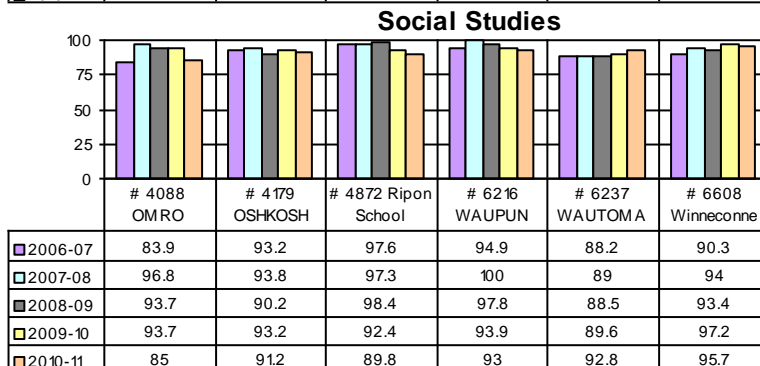

CESA # 6 and District Comparisons - WKCE Proficiency Grade: 4
 All Students (FAY) - Proficiency Scores - Percentage Proficient and Advanced

*Note: WKCE scores do not include WAA