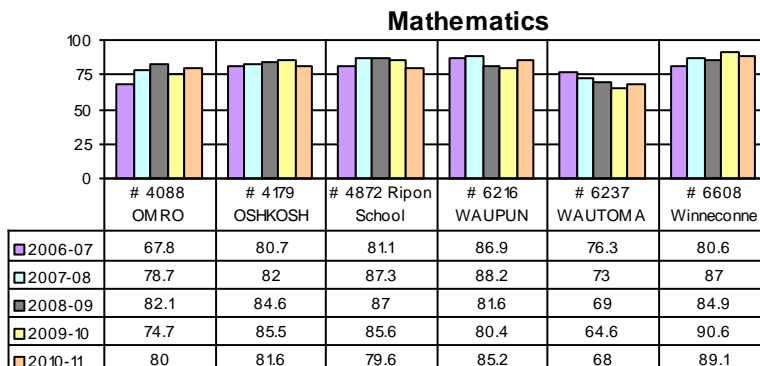

CESA # 6 and District Comparisons - WKCE Proficiency Grade: 4
 All Students (FAY) - Proficiency Scores - Percentage Proficient and Advanced

*Note: WKCE scores do not include WAA