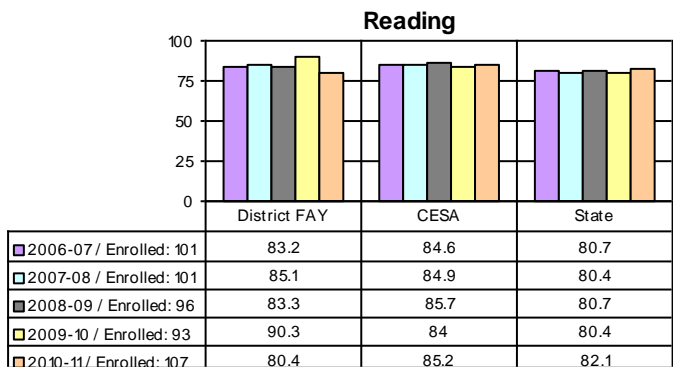

CESA # 6 and District Comparisons - WKCE Proficiency Grade: 4
 All Students (FAY) - Proficiency Scores - Percentage Proficient and Advanced

*Note: WKCE scores do not include WAA