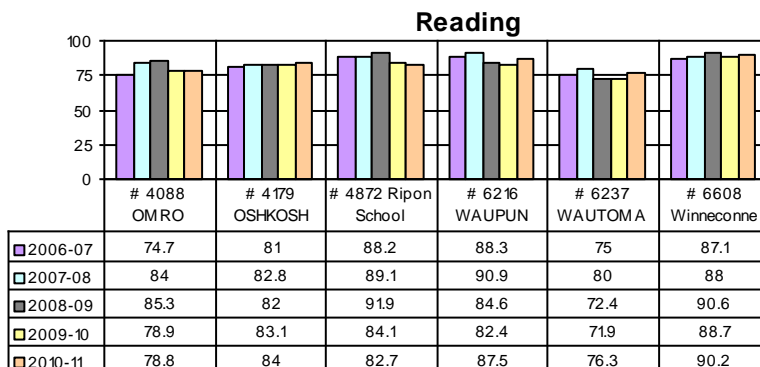

CESA # 6 and District Comparisons - WKCE Proficiency Grade: 4
 All Students (FAY) - Proficiency Scores - Percentage Proficient and Advanced

*Note: WKCE scores do not include WAA