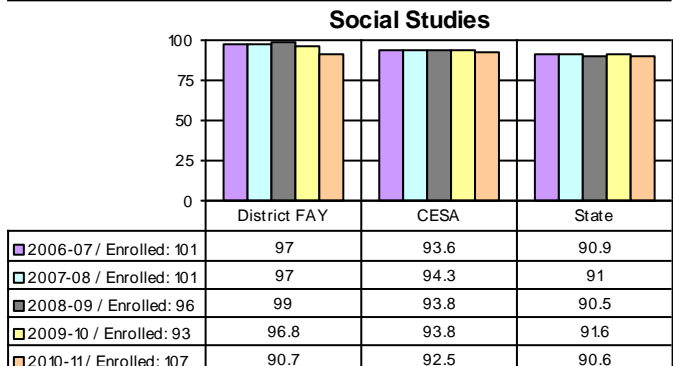

CESA # 6 and District Comparisons - WKCE Proficiency Grade: 4
 All Students (FAY) - Proficiency Scores - Percentage Proficient and Advanced

*Note: WKCE scores do not include WAA