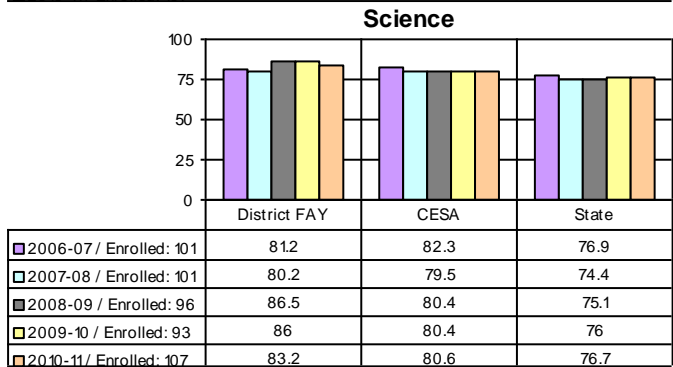

CESA # 6 and District Comparisons - WKCE Proficiency Grade: 4
 All Students (FAY) - Proficiency Scores - Percentage Proficient and Advanced

*Note: WKCE scores do not include WAA