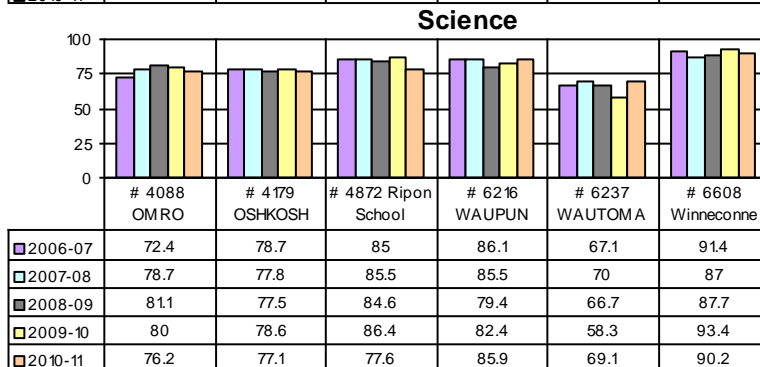

CESA # 6 and District Comparisons - WKCE Proficiency Grade: 4
 All Students (FAY) - Proficiency Scores - Percentage Proficient and Advanced

*Note: WKCE scores do not include WAA