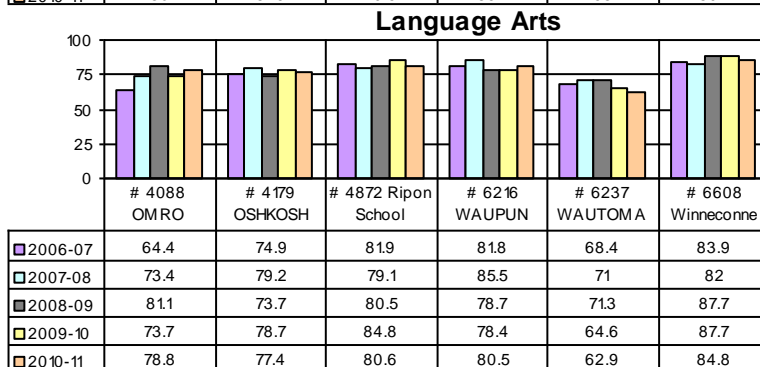

CESA # 6 and District Comparisons - WKCE Proficiency Grade: 4
 All Students (FAY) - Proficiency Scores - Percentage Proficient and Advanced

*Note: WKCE scores do not include WAA