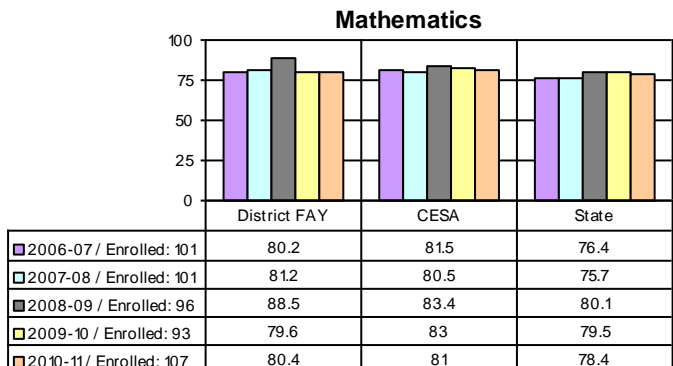

CESA # 6 and District Comparisons - WKCE Proficiency Grade: 4
 All Students (FAY) - Proficiency Scores - Percentage Proficient and Advanced

*Note: WKCE scores do not include WAA