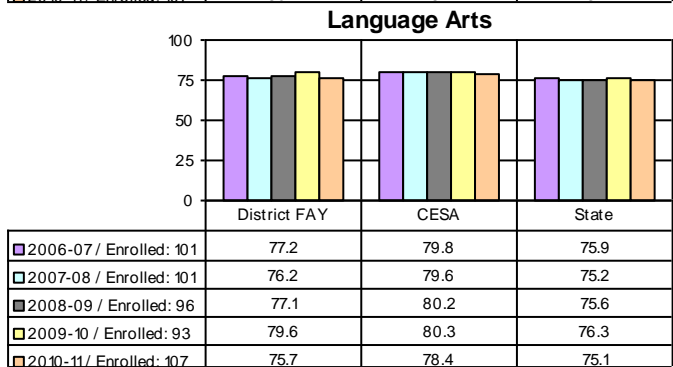

CESA # 6 and District Comparisons - WKCE Proficiency Grade: 4
 All Students (FAY) - Proficiency Scores - Percentage Proficient and Advanced

*Note: WKCE scores do not include WAA