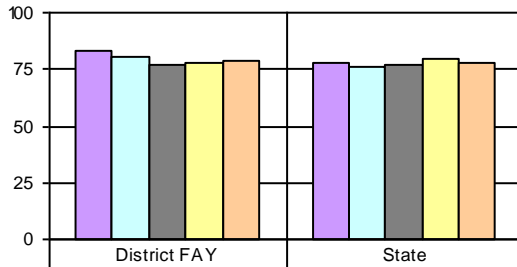

434 Berlin School District

WKCE MATHEMATICS

All Students (FAY) - Proficiency Scores - Percentage Proficient and Advanced

Grade 3

2006-07 / Enrolled: 103	75.7	73.1
2007-08 / Enrolled: 98	74.5	72.9
2008-09 / Enrolled: 87	81.6	75.3
2009-10 / Enrolled: 100	81	75.4
2010-11 / Enrolled: 104	65.4	73

Grade 4

2006-07 / Enrolled: 101	80.2	76.4
2007-08 / Enrolled: 101	81.2	75.7
2008-09 / Enrolled: 96	88.5	80.1
2009-10 / Enrolled: 93	79.6	79.5
2010-11 / Enrolled: 107	80.4	78.4

Grade 5

2006-07 / Enrolled: 91	83.5	74.1
2007-08 / Enrolled: 97	80.4	75.2
2008-09 / Enrolled: 104	86.5	77.7
2009-10 / Enrolled: 102	85.3	77.3
2010-11 / Enrolled: 95	89.5	78.4

Grade 6

2006-07 / Enrolled: 101	79.2	75.2
2007-08 / Enrolled: 93	79.6	74.9
2008-09 / Enrolled: 98	79.6	75.6
2009-10 / Enrolled: 107	80.4	77.2
2010-11 / Enrolled: 102	85.3	78.9

Grade 7

2006-07 / Enrolled: 120	83.3	78.2
2007-08 / Enrolled: 98	80.6	75.9
2008-09 / Enrolled: 96	77.1	77.2
2009-10 / Enrolled: 100	78	80
2010-11 / Enrolled: 106	79.2	78.3