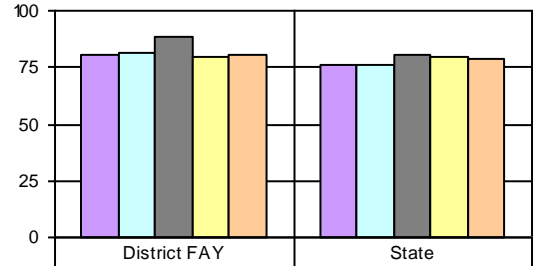

434 Berlin School District

WKCE MATHEMATICS

All Students (FAY) - Proficiency Scores - Percentage Proficient and Advanced

Grade 3

2006-07 / Enrolled: 103	75.7	73.1
2007-08 / Enrolled: 98	74.5	72.9
2008-09 / Enrolled: 87	81.6	75.3
2009-10 / Enrolled: 100	81	75.4
2010-11 / Enrolled: 104	65.4	73

Grade 4

2006-07 / Enrolled: 101	80.2	76.4
2007-08 / Enrolled: 101	81.2	75.7
2008-09 / Enrolled: 96	88.5	80.1
2009-10 / Enrolled: 93	79.6	79.5
2010-11 / Enrolled: 107	80.4	78.4

Grade 5

2006-07 / Enrolled: 91	83.5	74.1
2007-08 / Enrolled: 97	80.4	75.2
2008-09 / Enrolled: 104	86.5	77.7
2009-10 / Enrolled: 102	85.3	77.3
2010-11 / Enrolled: 95	89.5	78.4