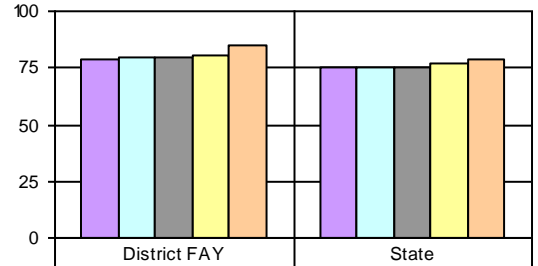

Grade 4

2006-07 / Enrolled: 101	80.2	76.4
2007-08 / Enrolled: 101	81.2	75.7
2008-09 / Enrolled: 96	88.5	80.1
2009-10 / Enrolled: 93	79.6	79.5
2010-11 / Enrolled: 107	80.4	78.4

Grade 5

2006-07 / Enrolled: 91	83.5	74.1
2007-08 / Enrolled: 97	80.4	75.2
2008-09 / Enrolled: 104	86.5	77.7
2009-10 / Enrolled: 102	85.3	77.3
2010-11 / Enrolled: 95	89.5	78.4

Grade 6

2006-07 / Enrolled: 101	79.2	75.2
2007-08 / Enrolled: 93	79.6	74.9
2008-09 / Enrolled: 98	79.6	75.6
2009-10 / Enrolled: 107	80.4	77.2
2010-11 / Enrolled: 102	85.3	78.9

Grade 7

2006-07 / Enrolled: 120	83.3	78.2
2007-08 / Enrolled: 98	80.6	75.9
2008-09 / Enrolled: 96	77.1	77.2
2009-10 / Enrolled: 100	78	80
2010-11 / Enrolled: 106	79.2	78.3