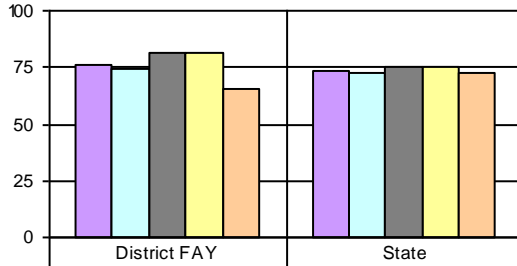

434 Berlin School District

WKCE MATHEMATICS

All Students (FAY) - Proficiency Scores - Percentage Proficient and Advanced

Grade 3

2006-07 / Enrolled: 103	75.7	73.1
2007-08 / Enrolled: 98	74.5	72.9
2008-09 / Enrolled: 87	81.6	75.3
2009-10 / Enrolled: 100	81	75.4
2010-11 / Enrolled: 104	65.4	73

Grade 4

2006-07 / Enrolled: 101	80.2	76.4
2007-08 / Enrolled: 101	81.2	75.7
2008-09 / Enrolled: 96	88.5	80.1
2009-10 / Enrolled: 93	79.6	79.5
2010-11 / Enrolled: 107	80.4	78.4

Grade 5

2006-07 / Enrolled: 91	83.5	74.1
2007-08 / Enrolled: 97	80.4	75.2
2008-09 / Enrolled: 104	86.5	77.7
2009-10 / Enrolled: 102	85.3	77.3
2010-11 / Enrolled: 95	89.5	78.4