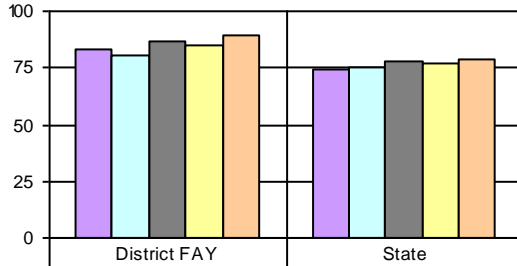

434 Berlin School District

WKCE MATHEMATICS

All Students (FAY) - Proficiency Scores - Percentage Proficient and Advanced

Grade 3

2006-07 / Enrolled: 103	75.7	73.1
2007-08 / Enrolled: 98	74.5	72.9
2008-09 / Enrolled: 87	81.6	75.3
2009-10 / Enrolled: 100	81	75.4
2010-11 / Enrolled: 104	65.4	73

Grade 4

2006-07 / Enrolled: 101	80.2	76.4
2007-08 / Enrolled: 101	81.2	75.7
2008-09 / Enrolled: 96	88.5	80.1
2009-10 / Enrolled: 93	79.6	79.5
2010-11 / Enrolled: 107	80.4	78.4

Grade 5

2006-07 / Enrolled: 91	83.5	74.1
2007-08 / Enrolled: 97	80.4	75.2
2008-09 / Enrolled: 104	86.5	77.7
2009-10 / Enrolled: 102	85.3	77.3
2010-11 / Enrolled: 95	89.5	78.4