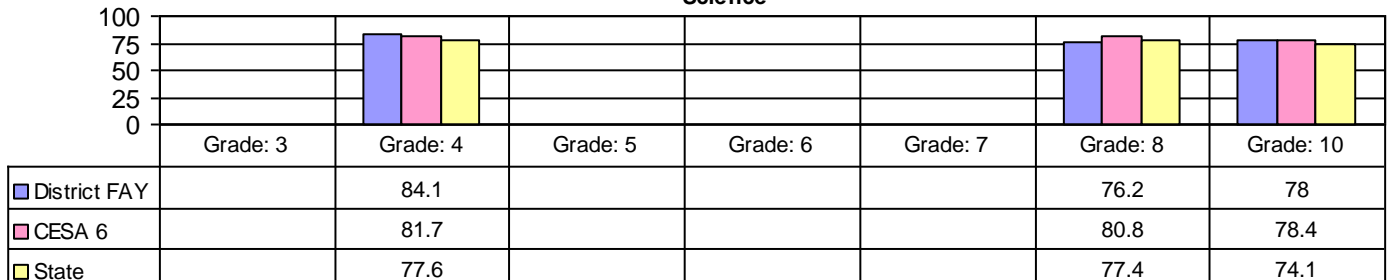

434 Berlin School District

All Students (FAY) - WKCE/WAA Proficiency Scores - Percentage Proficient and Advanced

2010-2011

Reading

Math

Language Arts

Science

Social Studies

Grade: 3 Enrolled: 104

Grade: 4 Enrolled: 107

Grade: 5 Enrolled: 95

Grade: 6 Enrolled: 102

Grade: 7 Enrolled: 106

Grade: 8 Enrolled: 105

Grade: 10 Enrolled: 123