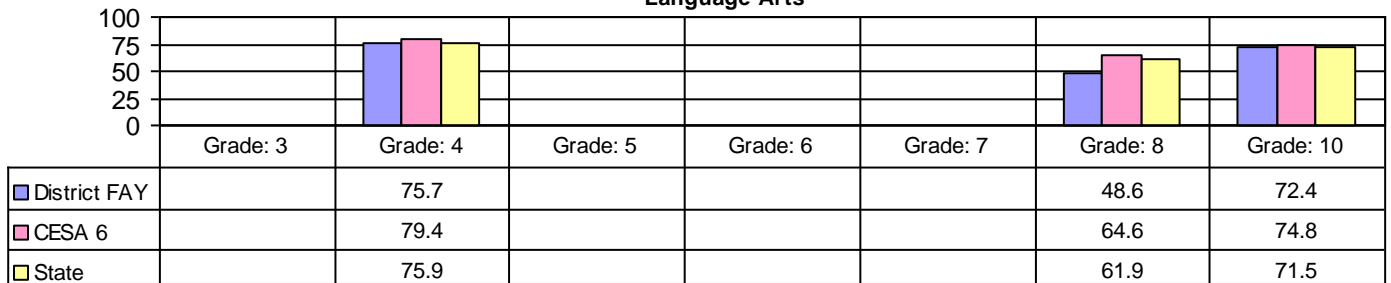

434 Berlin School District

All Students (FAY) - WKCE/WAA Proficiency Scores - Percentage Proficient and Advanced

2010-2011

Reading

Math

Language Arts

Science

Social Studies

Grade: 3 Enrolled: 104

Grade: 4 Enrolled: 107

Grade: 5 Enrolled: 95

Grade: 6 Enrolled: 102

Grade: 7 Enrolled: 106

Grade: 8 Enrolled: 105

Grade: 10 Enrolled: 123