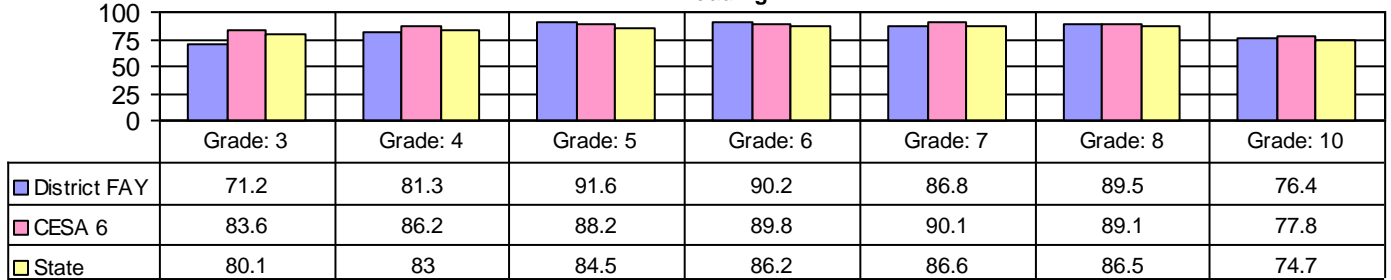

434 Berlin School District

All Students (FAY) - WKCE/WAA Proficiency Scores - Percentage Proficient and Advanced

2010-2011

Reading

Math

Language Arts

Science

Social Studies

Grade: 3 Enrolled: 104

Grade: 4 Enrolled: 107

Grade: 5 Enrolled: 95

Grade: 6 Enrolled: 102

Grade: 7 Enrolled: 106

Grade: 8 Enrolled: 105

Grade: 10 Enrolled: 123