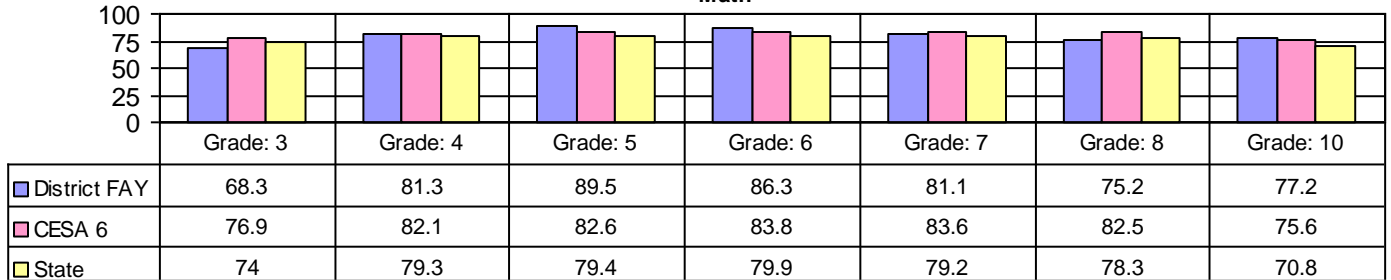

434 Berlin School District

All Students (FAY) - WKCE/WAA Proficiency Scores - Percentage Proficient and Advanced

2010-2011

Reading

Math

Language Arts

Science

Social Studies

Grade: 3 Enrolled: 104

Grade: 4 Enrolled: 107

Grade: 5 Enrolled: 95

Grade: 6 Enrolled: 102

Grade: 7 Enrolled: 106

Grade: 8 Enrolled: 105

Grade: 10 Enrolled: 123