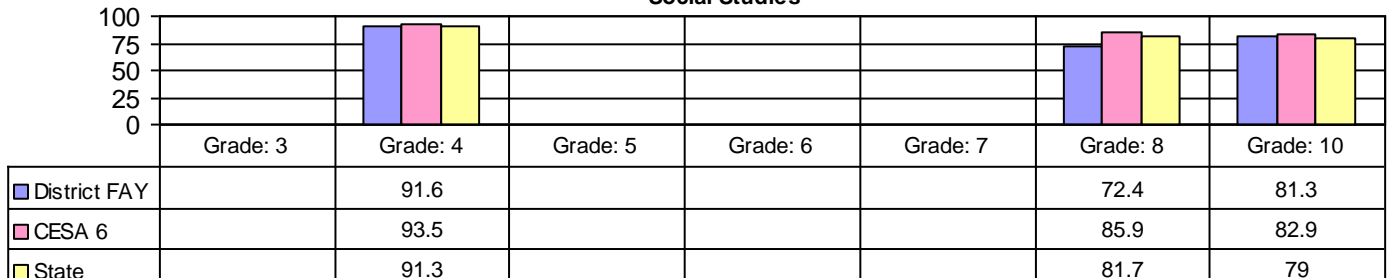

434 Berlin School District

All Students (FAY) - WKCE/WAA Proficiency Scores - Percentage Proficient and Advanced

2010-2011

Reading

Math

Language Arts

Science

Social Studies

Grade: 3 Enrolled: 104

Grade: 4 Enrolled: 107

Grade: 5 Enrolled: 95

Grade: 6 Enrolled: 102

Grade: 7 Enrolled: 106

Grade: 8 Enrolled: 105

Grade: 10 Enrolled: 123