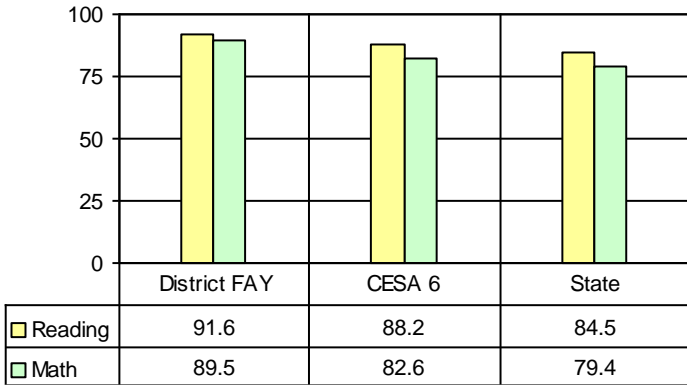

# 434 Berlin School District

All Students (FAY) - WKCE/WAA Proficiency Scores - Percentage Proficient and Advanced

2010-2011

**Grade: 3 Enrolled: 104**

**Grade: 4 Enrolled: 107**

**Grade: 5 Enrolled: 95**

**Grade: 8 Enrolled: 105**

**Grade: 6 Enrolled: 102**

**Grade: 10 Enrolled: 123**

**Grade: 7 Enrolled: 106**