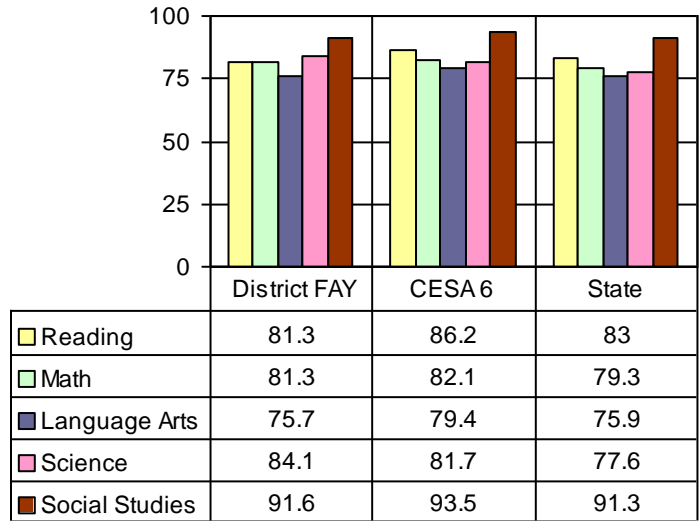

# 434 Berlin School District

All Students (FAY) - WKCE/WAA Proficiency Scores - Percentage Proficient and Advanced

2010-2011

**Grade: 3 Enrolled: 104**

**Grade: 4 Enrolled: 107**

**Grade: 5 Enrolled: 95**

**Grade: 8 Enrolled: 105**

**Grade: 6 Enrolled: 102**

**Grade: 10 Enrolled: 123**

**Grade: 7 Enrolled: 106**