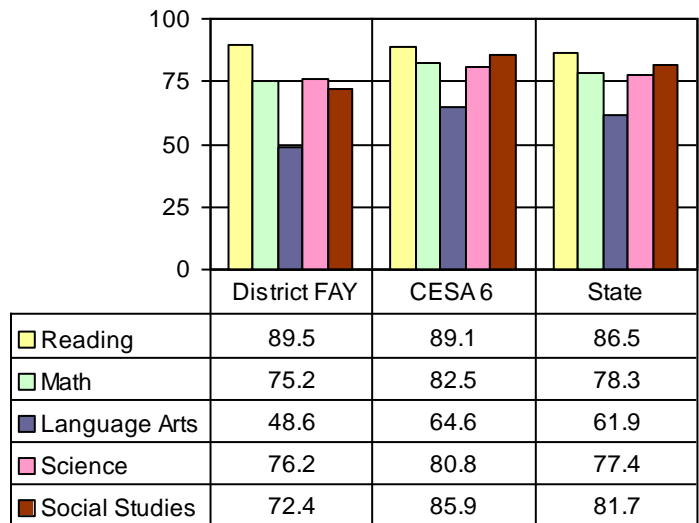

# 434 Berlin School District

All Students (FAY) - WKCE/WAA Proficiency Scores - Percentage Proficient and Advanced

2010-2011

**Grade: 3 Enrolled: 104**

**Grade: 4 Enrolled: 107**

**Grade: 5 Enrolled: 95**

**Grade: 8 Enrolled: 105**

**Grade: 6 Enrolled: 102**

**Grade: 10 Enrolled: 123**

**Grade: 7 Enrolled: 106**