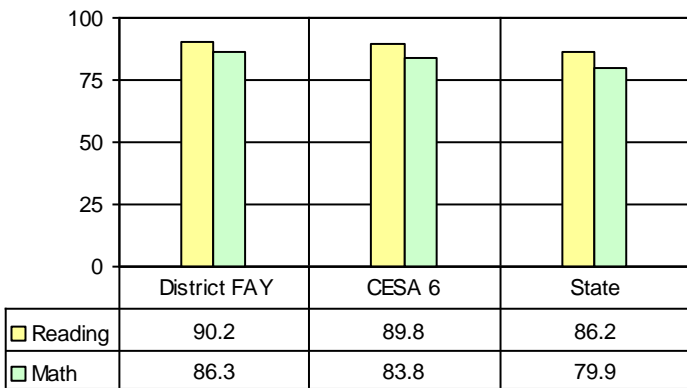

# 434 Berlin School District

All Students (FAY) - WKCE/WAA Proficiency Scores - Percentage Proficient and Advanced

2010-2011

**Grade: 3 Enrolled: 104**

**Grade: 4 Enrolled: 107**

**Grade: 5 Enrolled: 95**

**Grade: 8 Enrolled: 105**

**Grade: 6 Enrolled: 102**

**Grade: 10 Enrolled: 123**

**Grade: 7 Enrolled: 106**