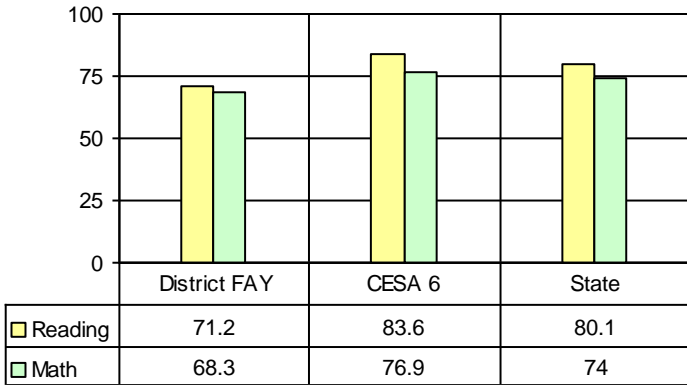

# 434 Berlin School District

All Students (FAY) - WKCE/WAA Proficiency Scores - Percentage Proficient and Advanced

2010-2011

**Grade: 3 Enrolled: 104**

**Grade: 4 Enrolled: 107**

**Grade: 5 Enrolled: 95**

**Grade: 8 Enrolled: 105**

**Grade: 6 Enrolled: 102**

**Grade: 10 Enrolled: 123**

**Grade: 7 Enrolled: 106**