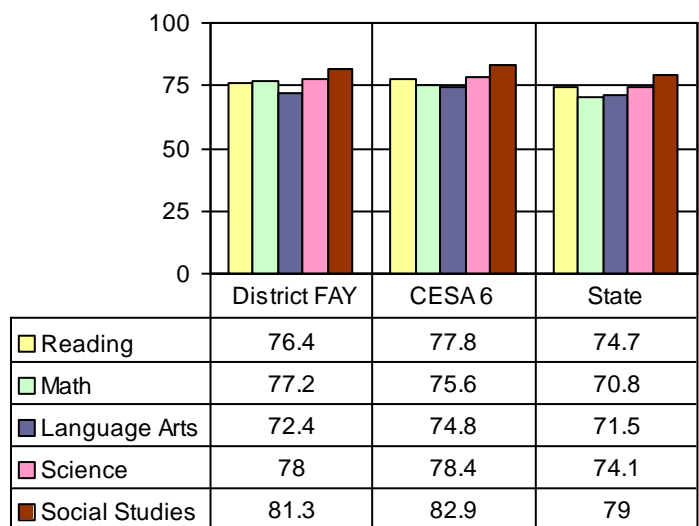

# 434 Berlin School District

All Students (FAY) - WKCE/WAA Proficiency Scores - Percentage Proficient and Advanced

2010-2011

**Grade: 3 Enrolled: 104**

**Grade: 4 Enrolled: 107**

**Grade: 5 Enrolled: 95**

**Grade: 8 Enrolled: 105**

**Grade: 6 Enrolled: 102**

**Grade: 10 Enrolled: 123**

**Grade: 7 Enrolled: 106**